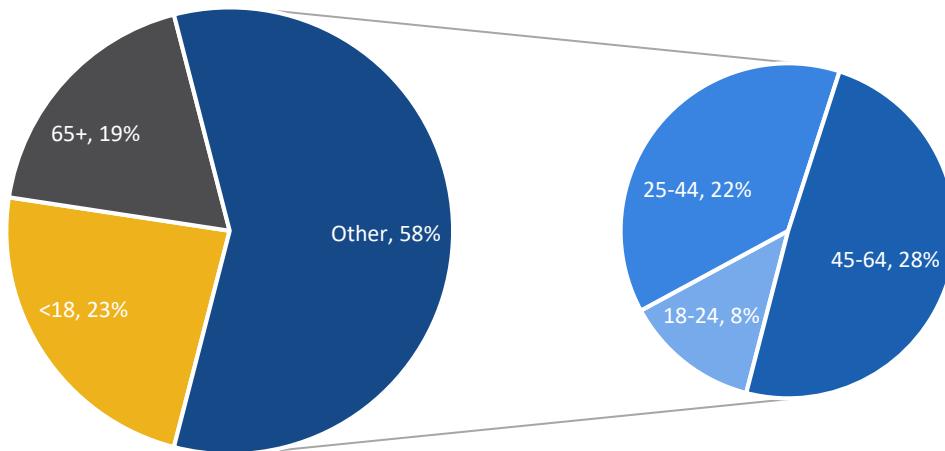

White County, Indiana Overview

24,000

COUNTY
POPULATION

606,000

POPULATION WITHIN 50
MILES

300,000

WORKFORCE WITHIN 50
MILES

County Population by Age

via US Census Bureau

County Population by Occupation

via the U.S. Bureau of Labor Statistics (BLS).

County Population by Education Level

Maximum level of education for residents age 25+ via the U.S. Census Bureau