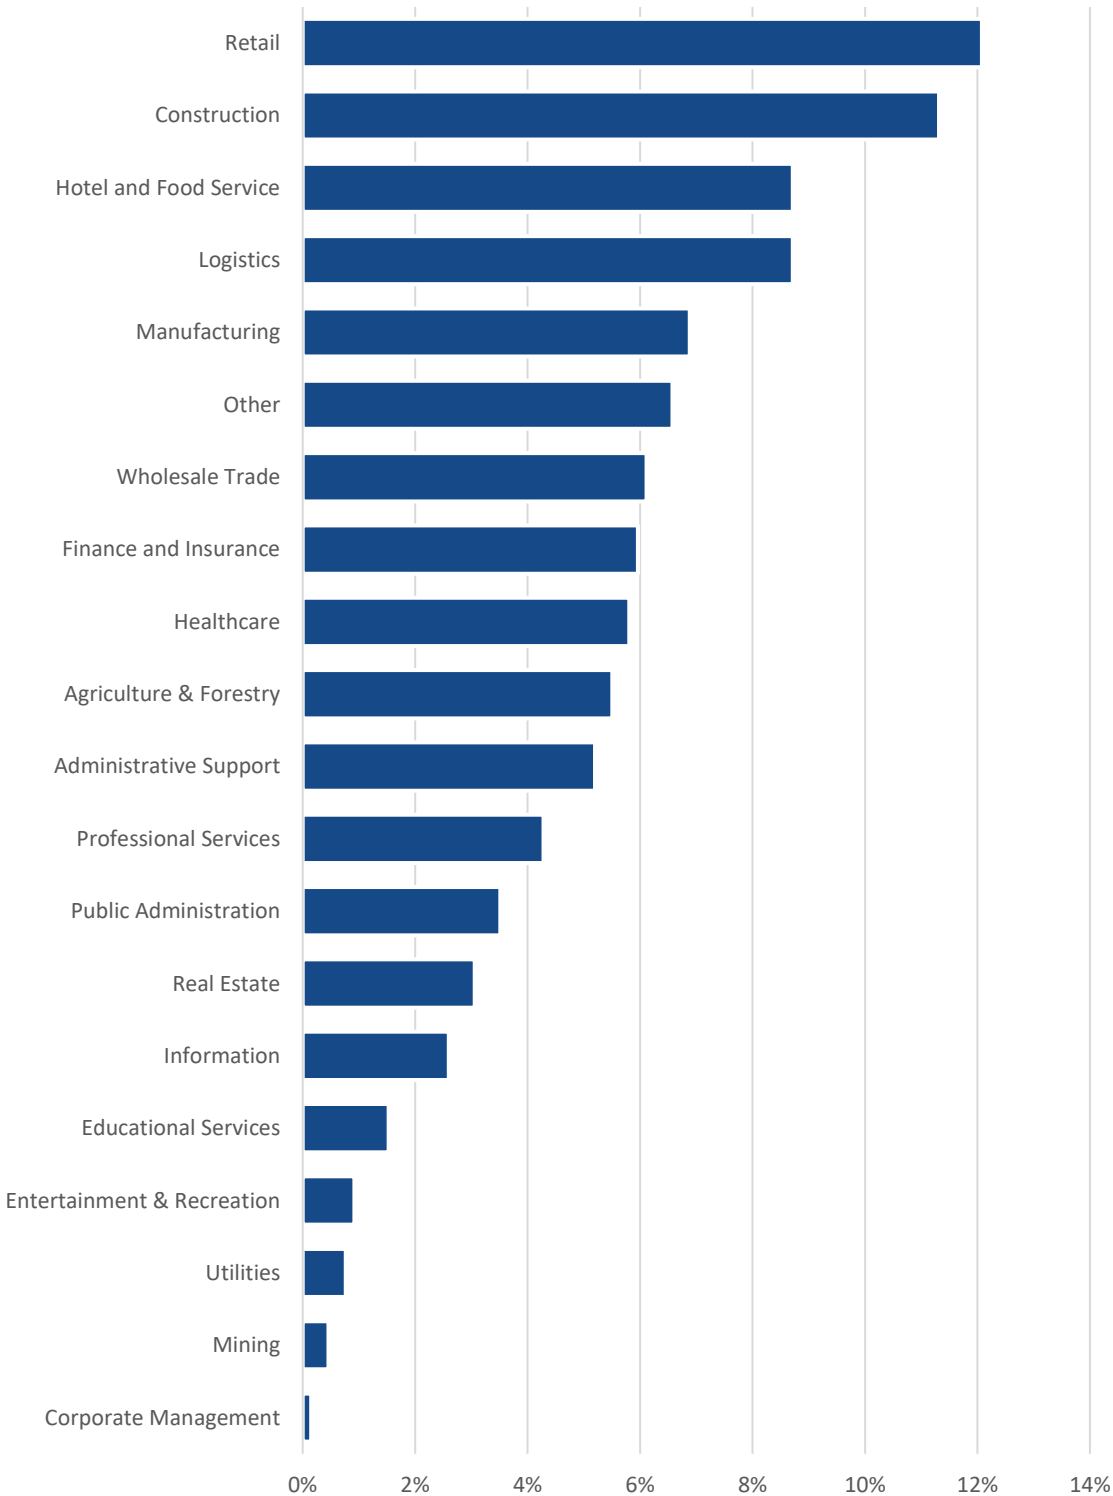

White County, Indiana Overview

24,000

COUNTY
POPULATION

606,000

POPULATION WITHIN 50
MILES

300,000

WORKFORCE WITHIN 50
MILES

County Population by Age

via US Census Bureau

County Population by Occupation

via the U.S. Bureau of Labor Statistics (BLS).

County Population by Education Level

Maximum level of education for residents age 25+ via the U.S. Census Bureau